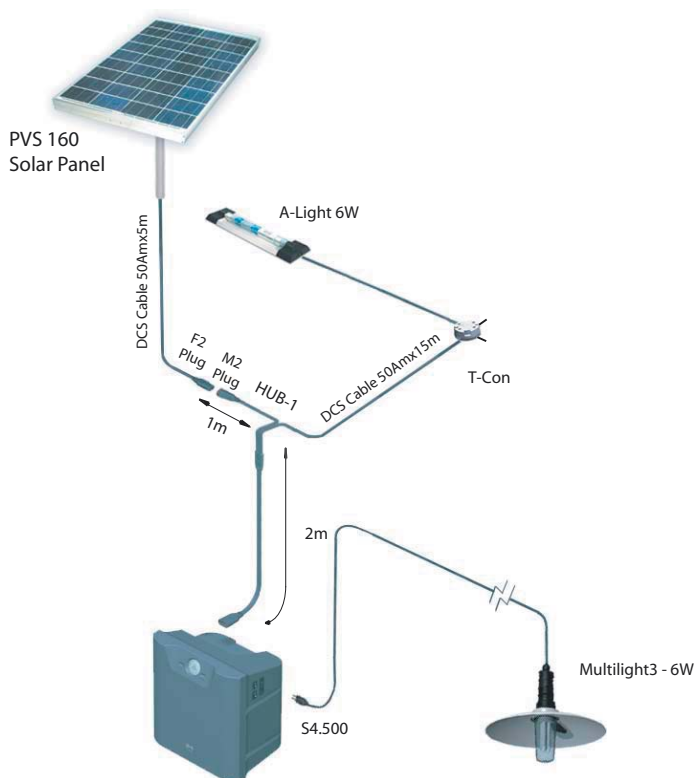

Sundaya Solar Home System 2

The Sundaya Solar Home Systems are made for the installation of a low-priced, but also nice designed illumination in your home. They are designed for a permanent illumination of rooms or the complete house. They are available with different components for different applications.

Data

System components	Quantity
PVS160 Solar Panel kit	1
> Nominal operating voltage [VDC]	12
> Rated power [W]	40
> Dimensions [mm]	520x640x40
Sundaya S4.500 Set	1
> Nominal operating voltage [VDC]	12
> Output capacity [A]	10
> Dimensions [mm] / Weight [kg]	305x195x380 / 18
Sundaya Alight RS 6W	1
> Nominal operating voltage [VDC]	12
> Rated power [W]	6
> Dimensions [mm] / Weight [kg]	428x125x51 / 0,28
Sundaya Multilight 3 6W	1
> Nominal operating voltage [VDC]	12
> Rated power [W]	9
> Dimensions [mm] / Weight [kg]	300x260 / 1,15
Hub 1 Cable	1
T-Con	1
Technical Data	
Weight [kg]	28
Article No.	104.562