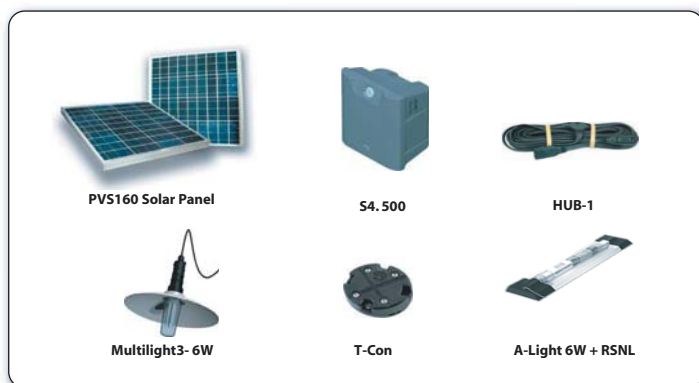

Sundaya Solar Home System 2

The Sundaya Solar Home Systems are made for the installation of a low-priced, but also nice designed illumination in your home. They are designed for a permanent illumination of rooms or the complete house. They are available with different components for different applications.