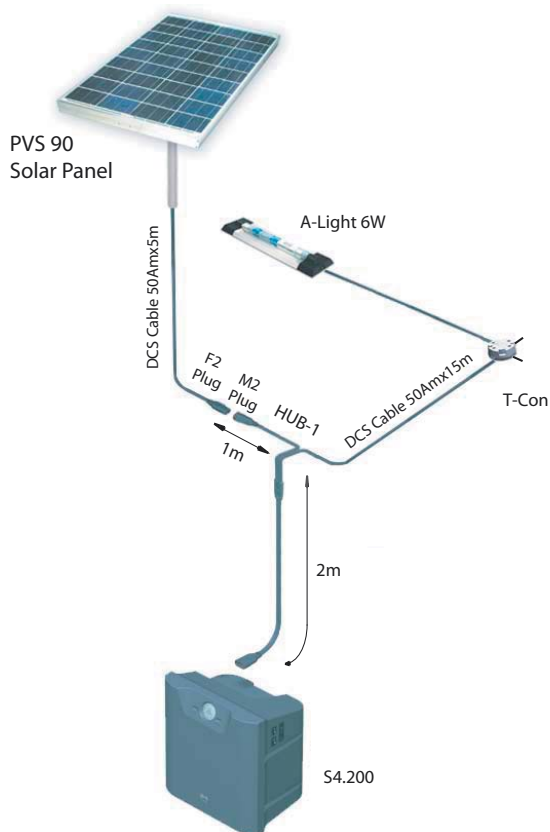

Sundaya Solar Home System 1

The Sundaya Solar Home Systems are made for the installation of a low-priced, but also nice designed illumination in your home. They are designed for a permanent illumination of rooms or the complete house. They are available with different components for different applications.