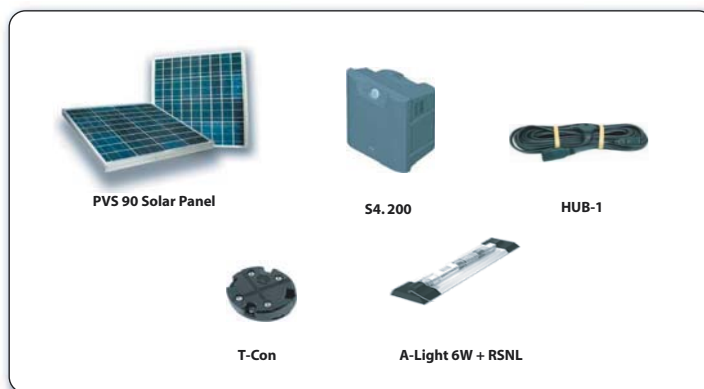

Sundaya Solar Home System 1

The Sundaya Solar Home Systems are made for the installation of a low-priced, but also nice designed illumination in your home. They are designed for a permanent illumination of rooms or the complete house. They are available with different components for different applications.